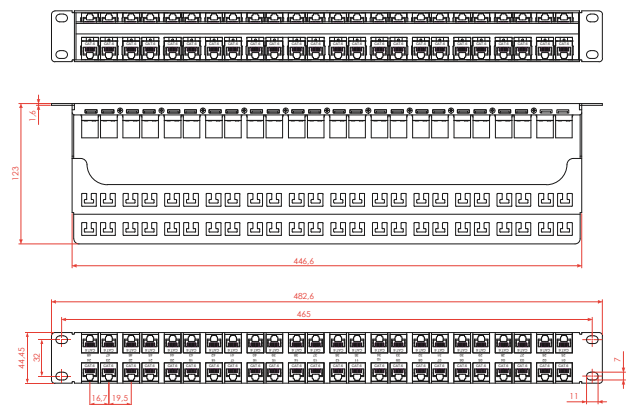

AUFBAU

Maße (HxBxT)	2 x 48,5 x 13 cm
Gehäuse/ Frontblende	verzinktes Stahlblech, poliert
Kabelmanagement	vernickeltes Stahlblech
Kabelbefestigung/ Zugentlastung	mittels Kabelbinder

CONSTRUCTION

Dimension (HxWxD)	2 x 48,5 x 13 cm
Housing / Front panel	galvanized sheet steel, polished
Cable management	nickel-plated steel sheet
Wire Clips / Strain relief	with cable ties

PRODUCT DESCRIPTION

Modular 19"/1HE distribution panel, empty, for holding up to 48 shielded RJ45 modules. With cable management, incl. ground wire. Powder coated front panel with port numbering. This panel is suitable for high-density data center cabling.

AUFBAU

Maße (HxBxT)	4,4 x 48,5 x 12,3 cm
Gehäuse/ Frontblende	verzinktes Stahlblech, pulverbeschichtet schwarz
Kabelmanagement	vernickeltes Stahlblech
Kabelbefestigung/ Zugentlastung	mittels Kabelbinder

CONSTRUCTION

Dimension (HxWxD)	4,4 x 48,5 x 12,3 cm
Housing / Front panel	galvanized sheet steel, polished powder-coated
Cable management	nickel-plated steel sheet
Wire Clips / Strain relief	with cable ties