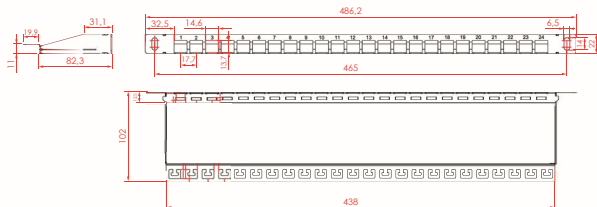

PRODUCT DESCRIPTION

Modular 19"/0.5HE distribution panel, empty, to accommodate up to 24 RJ45 modules. With cable management, including ground wire. Powder coated front panel with port numbering. This panel is suitable for high-density data center cabling.

AUFBAU

Maße (HxBxT)	2 x 48,5 x 13 cm
Gehäuse/ Frontblende	verzinktes Stahlblech, poliert
Kabelmanagement	vernickeltes Stahlblech
Kabelbefestigung/ Zugentlastung	mittels Kabelbinder

CONSTRUCTION

Dimension (HxWxD)	2 x 48,5 x 13 cm
Housing / Front panel	galvanized sheet steel, polished
Cable management	nickel-plated steel sheet
Wire Clips / Strain relief	with cable ties

AUFBAU

Maße (HxBxT)	4,4 x 48,5 x 12,3 cm
Gehäuse/ Frontblende	verzinktes Stahlblech, pulverbeschichtet schwarz
Kabelmanagement	vernickeltes Stahlblech
Kabelbefestigung/ Zugentlastung	mittels Kabelbinder

CONSTRUCTION

Dimension (HxWxD)	4,4 x 48,5 x 12,3 cm
Housing / Front panel	galvanized sheet steel, polished powder-coated
Cable management	nickel-plated steel sheet
Wire Clips / Strain relief	with cable ties