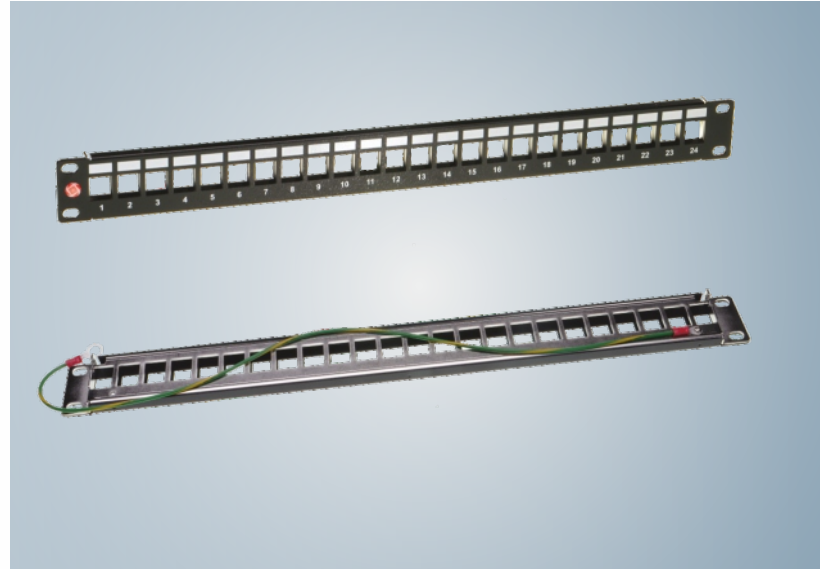

Keystone Patch Panel 24 Port

19"/1 RU shielded, without cable management

PRODUCT DESCRIPTION

Modular 19"/1HE Patch panel, empty, for accepting up to 24 shielded/ unshielded RJ45 jacks, with earthing wire (15cm). Full metal construction with powder coated front panel, including numbered ports and labeling fields.

CONSTRUCTION

Measurements 4,5x48,0x1,3 cm (HxWxD)
 Housing/ Front panel galvanized metal, powder coated

Black 20201.BK

ORDERING INFORMATION

Type number 20201
 Item description Keystone Patch panel 24 Port shielded, without cable management

Keystone Patch Panel 24 Port

19"/1 RU shielded with cable management

PRODUCT DESCRIPTION

Modular 19"/1HE Patch panel, empty, for accepting up to 24 shielded/ unshielded RJ45 jacks. With cable management and earthing wire (15cm). Powder coated front panel with numbered ports and labeling fields.

CONSTRUCTION

Outer measurements 4,5x48,3x15,2 cm (HxWxD)
 Housing/ Front panel galvanized metal, powder coated
 Cablemanagement nickelplated metal

Black 20202.BK **Grey** 20202.GR

ORDERING INFORMATION

Type number 20203
 Item description Keystone Patch panel 24 Port shielded with cable management