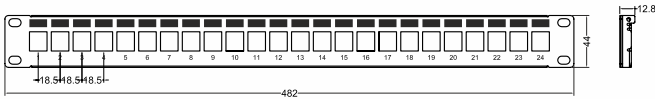

Keystone Patch Panel 24 Port

19"/1 RU shielded, without cable management

PRODUCT DESCRIPTION

Modular 19"/1HE Patch panel, empty, for accepting up to 24 shielded/ unshielded RJ45 jacks, with earthing wire (15cm). Full metal construction with powder coated front panel, including numbered ports and labeling fields.

CONSTRUCTION

Measurements 4,5x48,0x1,3 cm (HxWxD)
 Housing/ Front panel galvanized metal, powder coated

Black 20201.BK

ORDERING INFORMATION

Type number 20201
 Item description Keystone Patch panel 24 Port shielded, without cable management

Keystone Patch Panel 24 Port

19"/1 RU shielded with cable management

PRODUCT DESCRIPTION

Modular 19"/1HE Patch panel, empty, for accepting up to 24 shielded/ unshielded RJ45 jacks. With cable management and earthing wire (15cm). Powder coated front panel with numbered ports and labeling fields.

CONSTRUCTION

Outer measurements 4,5x48,3x15,2 cm (HxWxD)
 Housing/ Front panel galvanized metal, powder coated
 Cablemanagement nickelplated metal

Black 20202.BK **Grey** 20202.GR

ORDERING INFORMATION

Type number 20203
 Item description Keystone Patch panel 24 Port shielded with cable management