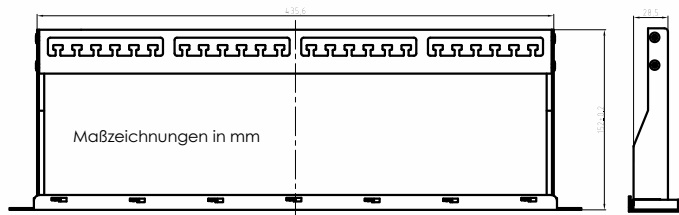

Keystone Patch Panel 24 Port

19"/1 RU shielded, without cable management

PRODUCT DESCRIPTION

Modular 19"/1HE Patch panel, empty, for accepting up to 24 shielded/ unshielded RJ45 jacks, with earthing wire (15cm). Full metal construction with powder coated front panel, including numbered ports and labeling fields.

CONSTRUCTION

Measurements 4,5x48,0x1,3 cm (HxWxD)
 Housing/ Front panel galvanized metal, powder coated

Black 20201.BK

ORDERING INFORMATION

Type number 20201
 Item description Keystone Patch panel 24 Port shielded, without cable management

Keystone Patch Panel 24 Port

19"/1 RU shielded with cable management

PRODUCT DESCRIPTION

Modular 19"/1HE Patch panel, empty, for accepting up to 24 shielded/ unshielded RJ45 jacks. With cable management and earthing wire (15cm). Powder coated front panel with numbered ports and labeling fields.

CONSTRUCTION

Outer measurements 4,5x48,3x15,2 cm (HxWxD)
 Housing/ Front panel galvanized metal, powder coated
 Cablemanagement nickelplated metal

Black 20202.BK **Grey** 20202.GR

ORDERING INFORMATION

Type number 20203
 Item description Keystone Patch panel 24 Port shielded with cable management