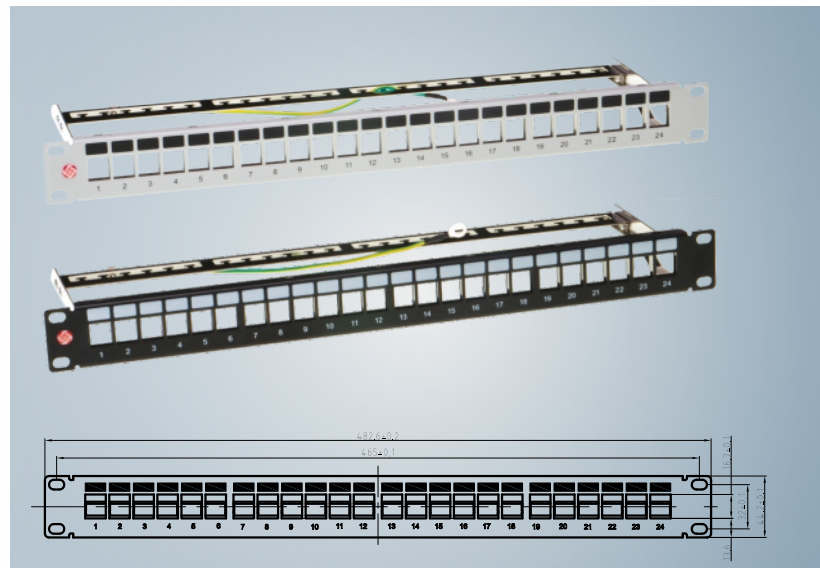

Keystone Patch Panel 24 Port

19"/1 RU shielded, without cable management

PRODUCT DESCRIPTION

Modular 19"/1HE Patch panel, empty, for accepting up to 24 shielded/ unshielded RJ45 jacks, with earthing wire (15cm). Full metal construction with powder coated front panel, including numbered ports and labeling fields.

CONSTRUCTION

Measurements 4,5x48,0x1,3 cm (HxWxD)
 Housing/ Front panel galvanized metal, powder coated

Black 20201.BK

ORDERING INFORMATION

Type number 20201
 Item description Keystone Patch panel 24 Port shielded, without cable management

Keystone Patch Panel 24 Port

19"/1 RU shielded with cable management

PRODUCT DESCRIPTION

Modular 19"/1HE Patch panel, empty, for accepting up to 24 shielded/ unshielded RJ45 jacks. With cable management and earthing wire (15cm). Powder coated front panel with numbered ports and labeling fields.

CONSTRUCTION

Outer measurements 4,5x48,3x15,2 cm (HxWxD)
 Housing/ Front panel galvanized metal, powder coated
 Cablemanagement nickelplated metal

Black 20202.BK **Grey** 20202.GR

ORDERING INFORMATION

Type number 20203
 Item description Keystone Patch panel 24 Port shielded with cable management