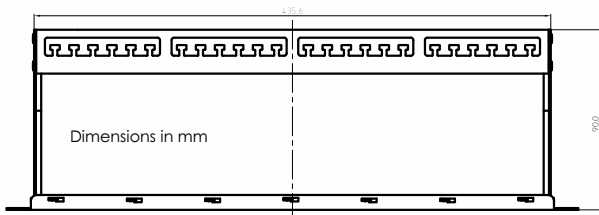

CONSTRUCTION

Dimensions 4,4x48,0x9 cm (HxWxD)
 Housing / Front panel, galvanized steel sheet powder coated in black color.
 Cable management coated in black color.

Schwarz 20205.BK

ORDERING INFORMATION

Type number 20205.BK
 Item description 24 Port keystone patch panel, unshielded, in black color.

Keystone patch panel 24 Port

19"/1HE unshielded with cable management bar, grey.

PRODUCT DESCRIPTIONS

Modular 19"/1U empty patch panel for assembling up to 24 unshielded Rj45 keystone jacks. Made of powder coated metall frame with plastic inserts in keystone outlets. Front panel with 24 port numbers and black labeling fields.

CONSTRUCTION

Dimensions 4,4x48,0x9 cm (HxBxT)
 Housing / Front panel, galvanized steel sheet powder coated in grey color.
 Cable management coated in grey color.

Grey 20205.GR

ORDERING INFORMATION

Type number 20205.GR
 Item description 24 Port keystone patch panel, unshielded in grey color.