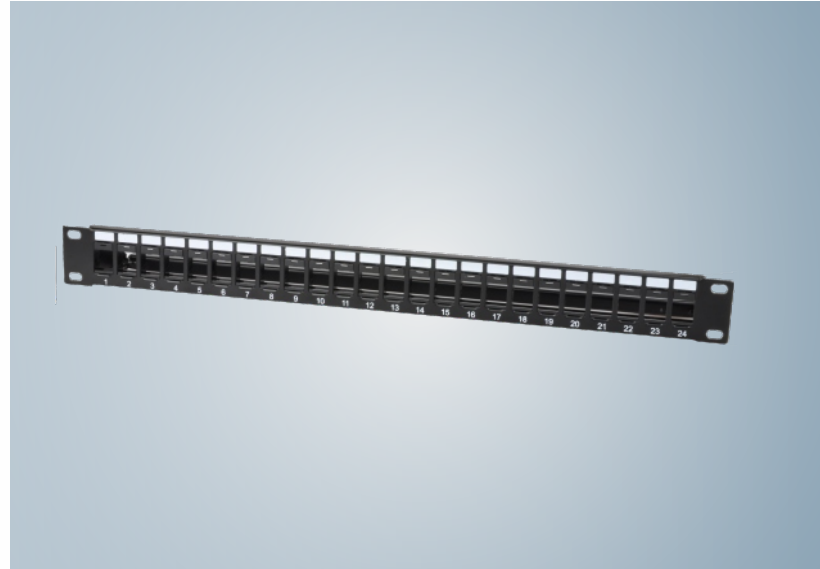

Keystone patch panel 24 Port

19"/1HE unshielded with cable management bar, black.

PRODUCT DESCRIPTION

Modular 19"/1U empty patch panel for assembling up to 24 unshielded Rj45 keystone jacks. Made of powder coated metall frame with plastic inserts in keystone outlets. Front panel with 24 port numbers and white labeling fields.

CONSTRUCTION

Dimensions 4,4x48,0x9 cm (HxWxD)
 Housing / Front panel, galvanized steel sheet powder coated in black color.
 Cable management coated in black color.

Schwarz 20205.BK

ORDERING INFORMATION

Type number 20205.BK
 Item description 24 Port keystone patch panel, unshielded, in black color.

Keystone patch panel 24 Port

19"/1HE unshielded with cable management bar, grey.

PRODUCT DESCRIPTIONS

Modular 19"/1U empty patch panel for assembling up to 24 unshielded Rj45 keystone jacks. Made of powder coated metall frame with plastic inserts in keystone outlets. Front panel with 24 port numbers and black labeling fields.

CONSTRUCTION

Dimensions 4,4x48,0x9 cm (HxBxT)
 Housing / Front panel, galvanized steel sheet powder coated in grey color.
 Cable management coated in grey color.

Grey 20205.GR

ORDERING INFORMATION

Type number 20205.GR
 Item description 24 Port keystone patch panel, unshielded in grey color.